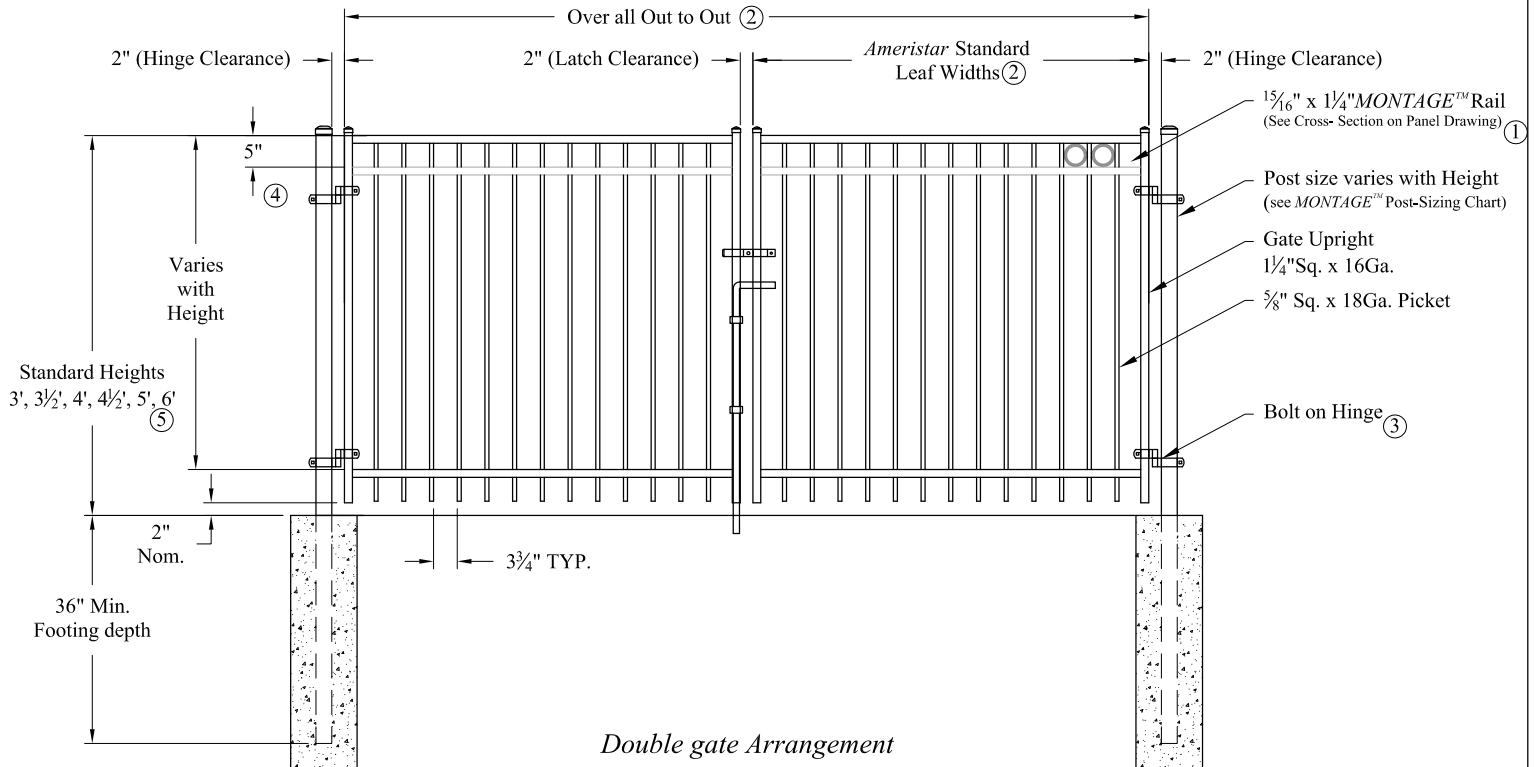

**NOTES:**      *Single gate Arrangement*

- 1.) Post size depends on fence height, weight and wind loads. See MONTAGE™ specifications for post sizing chart.
- 2.) See Ameristar gate table for standard out to outs. Custom gate openings available for special out to out/leaf widths.
- 3.) Additional styles of gate hardware are available on request. This could change the Latch & Hinge Clearance.
- 4.) Third rail required for Double Rings.
- 5.) Available in 3" air space and/or Flush Bottom on most Heights

Values shown are nominal and not to be used for installation purposes. See product specification for installation requirements.

**RESIDENTIAL WELDED STEEL GATE**

Title: <b>MONTAGE MAJESTIC 2/3-RAIL SGL &amp; DBL GATE</b>			
DR: CI	SH . 1 of 1	SCALE: DO NOT SCALE	
CK: ME	Date 6/28/10	REV: b	