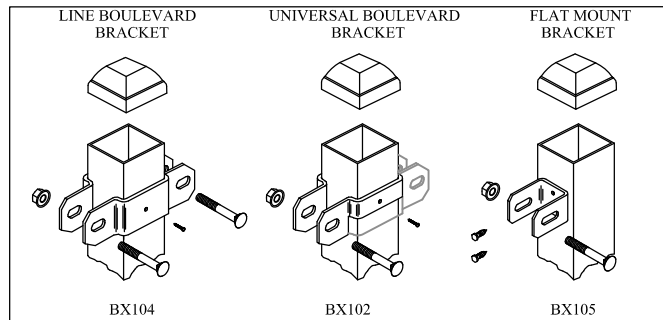

NOTES:

- 1.) Post size depends on fence height and wind loads. See MONTAGE™ specifications for post sizing chart.
- 2.) Third rail required for *Double Rings*.
- 3.) Available in 3" air space and/or Flush Bottom on most heights.
- 4.) Three rails required for 6' tall.

RAKING DIRECTIONAL ARROW
 Welded panel can be raked 45° over 8' with arrow pointing down grade.

RESIDENTIAL WELDED STEEL PANEL
PRE-ASSEMBLED

Values shown are nominal and not to be used for installation purposes. See product specification for installation requirements.