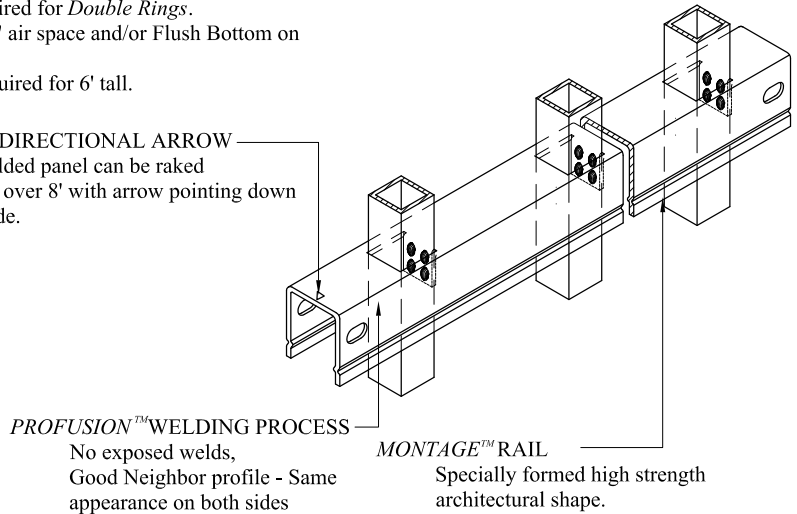

NOTES:

- 1.) Post size depends on fence height and wind loads. See MONTAGE™ specifications for post sizing chart.
- 2.) Third rail required for *Double Rings*.
- 3.) Available in 3" air space and/or Flush Bottom on most heights.
- 4.) Three rails required for 6' tall.

RAKING DIRECTIONAL ARROW
 Welded panel can be raked 45° over 8' with arrow pointing down grade.

RESIDENTIAL WELDED STEEL PANEL
PRE-ASSEMBLED

Values shown are nominal and not to be used for installation purposes. See product specification for installation requirements.