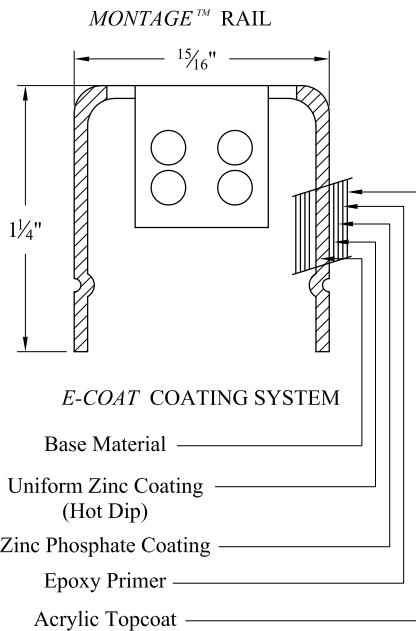

NOTES:

- 1.) Post size depends on fence height and wind loads. See MONTAGE™ specifications for post sizing chart.
- 2.) Third rail required for *Double Rings*.
- 3.) Available in 3" air space and/or Flush Bottom on most heights.
- 4.) Three rails required for 6' tall.

RAKING DIRECTIONAL ARROW
 Welded panel can be raked 45° over 8' with arrow pointing down grade.

RESIDENTIAL WELDED STEEL PANEL
PRE-ASSEMBLED

Values shown are nominal and not to be used for installation purposes. See product specification for installation requirements.