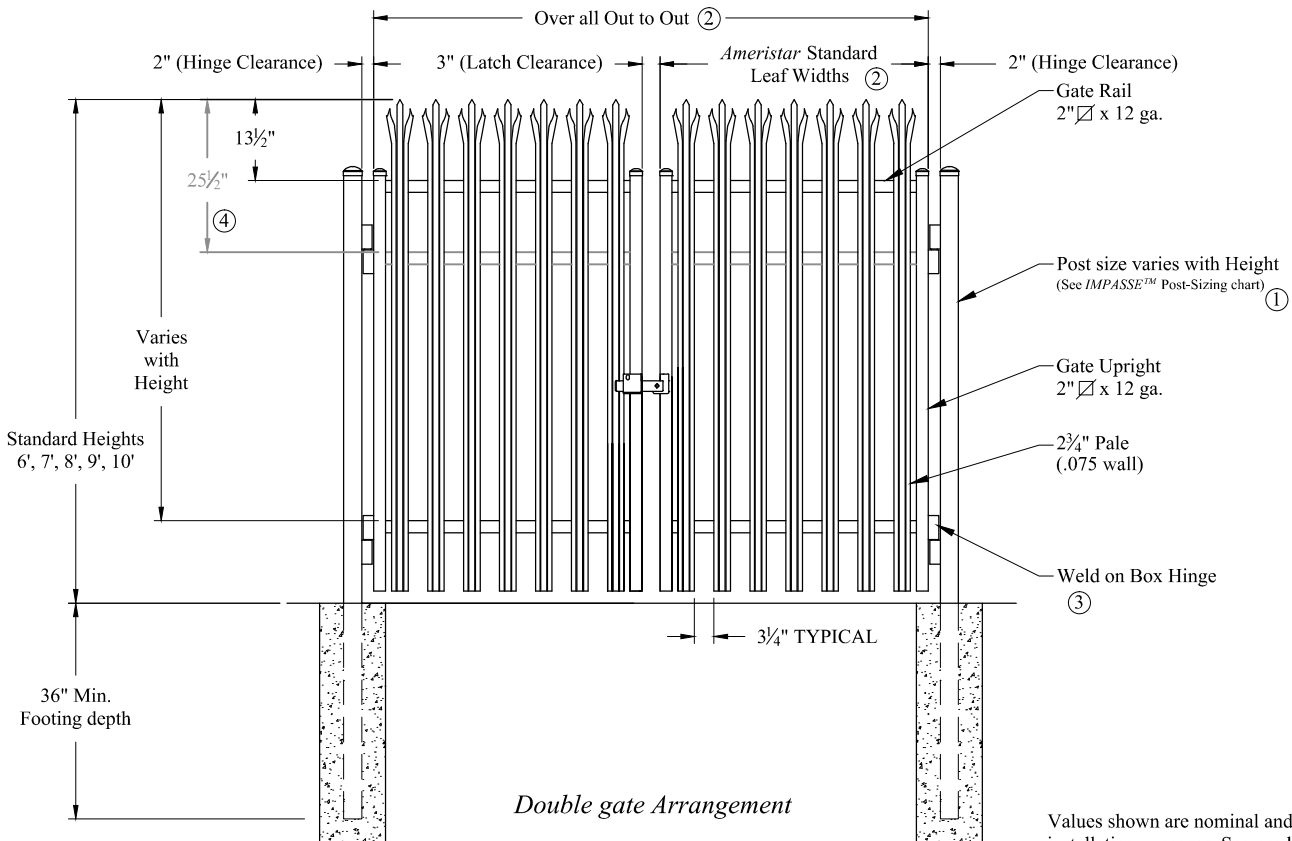

Single gate Arrangement

NOTES:

- 1.) Post size depends on fence height, weight and wind loads. See IMPASSE™ post sizing chart.
- 2.) See Ameristar gate table for standard out to outs. Custom gate openings available for special out to out/leaf widths.
- 3.) Additional styles of gate hardware are available on request. This could change the Latch & Hinge Clearance.
- 4.) Third rail optional. (Some heights noted require the third rail.)

Double gate Arrangement

Values shown are nominal and not to be used for installation purposes. See product specification for installation requirements.

**HIGH SECURITY STEEL GATE**

Title: **IMPASSE TRIDENT 2/3-RAIL SGL & DBL GATE**