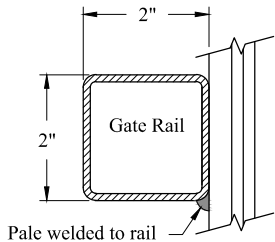

Single gate Arrangement

NOTES:

- 1.) Post size depends on fence height, weight and wind loads. See IMPASSE™ post sizing chart.
- 2.) See Ameristar gate table for standard out to outs. Custom gate openings available for special out to out/leaf widths.
- 3.) Additional styles of gate hardware are available on request. This could change the Latch & Hinge Clearance.
- 4.) Third rail optional. (Some heights noted require the third rail.)

Double gate Arrangement

Values shown are nominal and not to be used for installation purposes. See product specification for installation requirements.

**HIGH SECURITY STEEL GATE**

Title: **IMPASSE TRIDENT 2/3-RAIL SGL & DBL GATE**